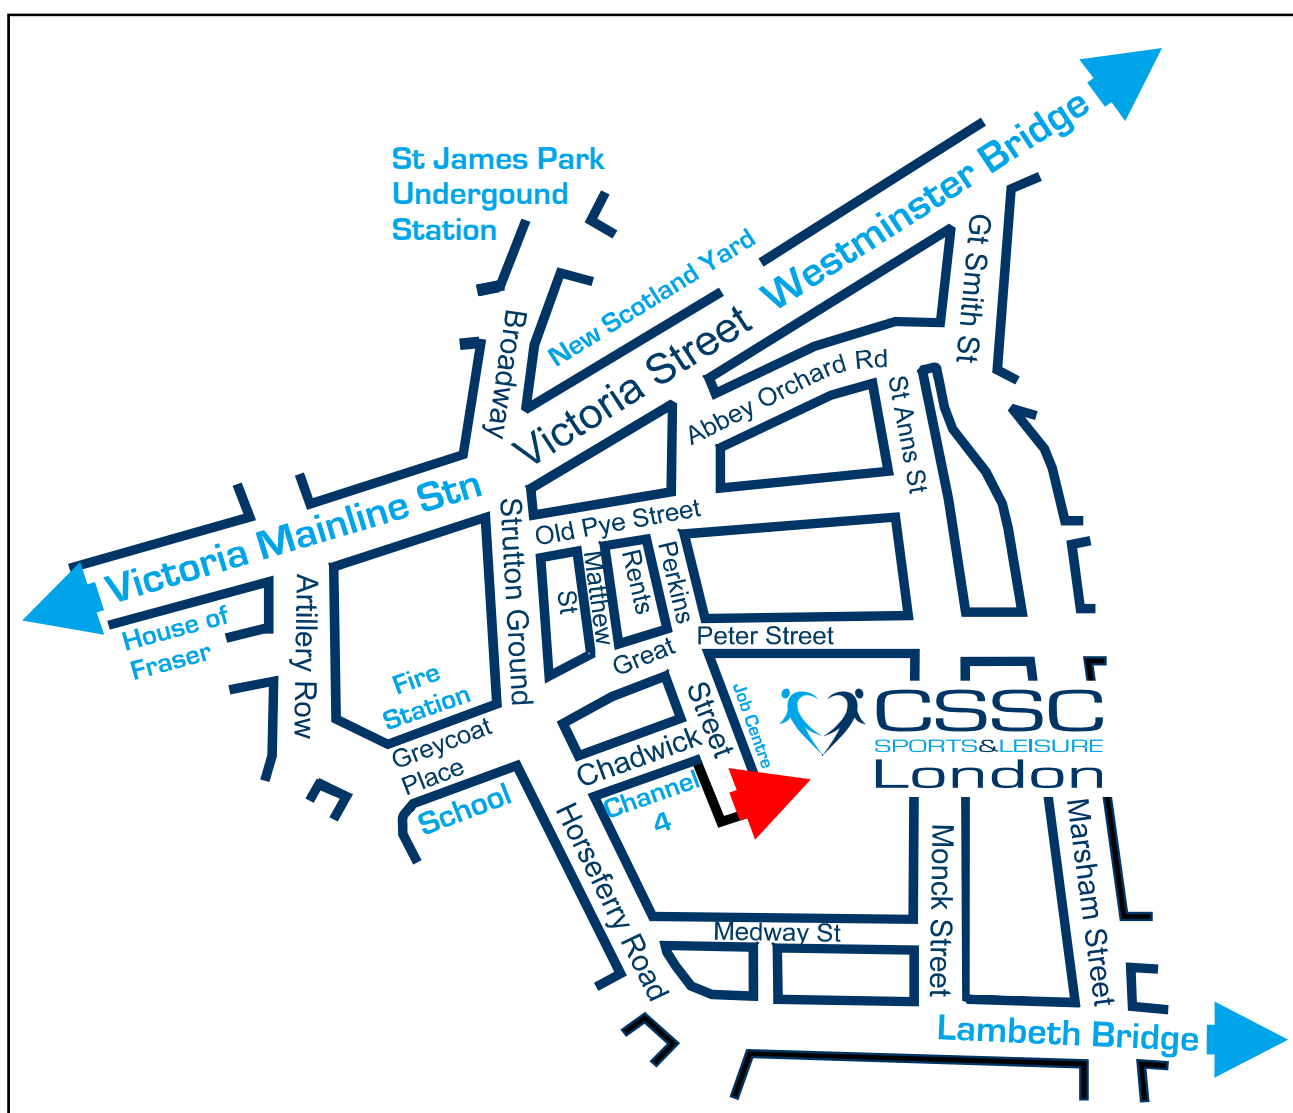

CSSC London Chadwick Street

CSSC London Chadwick Street
1 Chadwick Street,
Westminster,
London
SW1P 2EP

Phone: 020 7976 7646
Web www.cssc-london.co.uk
Fax 020 7976 7647
E-mail
chadwick.street@cssc.co.uk

Location: Central London, just
off Victoria Street

Public transport: St James Park
(London Underground)
Public transport: St James's
Park (London Underground) is
5 minutes' walk away - Victoria
and Waterloo trains are also
nearby. The 507 bus from
Victoria to Waterloo stops by

the Channel 4 building in
Horseferry Road.

Parking: There are several car
parks nearby plus on-street
meter parking. The site is within
the Congestion Zone.

Directions

The easiest way to find us is from Horseferry Road, facing the big, modern Channel 4 building (we're just behind it).

Walk down Chadwick Street, the road on the left hand side of the Channel 4 building (Peabody flats on your left, Channel 4 on your right) until you get to the end.

Turn right (past the Job Centre), for 10 yards into what looks like a dead end, then turn left into the CSSC London Chadwick Street site.